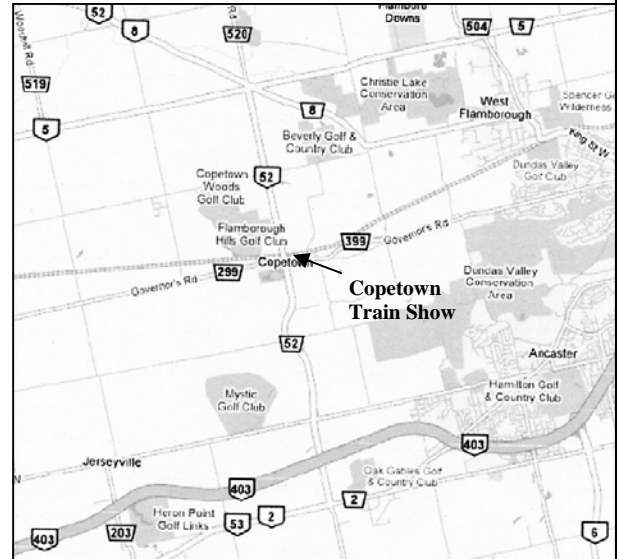

## **CARM & RAPIDO TRAINS PRESENT COPELTOWN TRAIN SHOW 2012**

Sunday, February 12, 2012, 10 am to 4 pm

Copetown and District Community Centre  
1950 Governor's Road, just east of Hwy. 52

- Operating Canadian prototype layouts
- Displays by model craftsmen
- Railway Special Interest Groups
- Canadian Model Manufacturers
- Displays and Sales
- Photo Vendors
- Refreshments available on site
- 5 Unit Cardboard *CANADIAN* Kit to first 300 attendees

SEE RAPIDO TRAIN'S NEW *CANADIAN* AT THIS SHOW

Photo courtesy of Brian Schuff